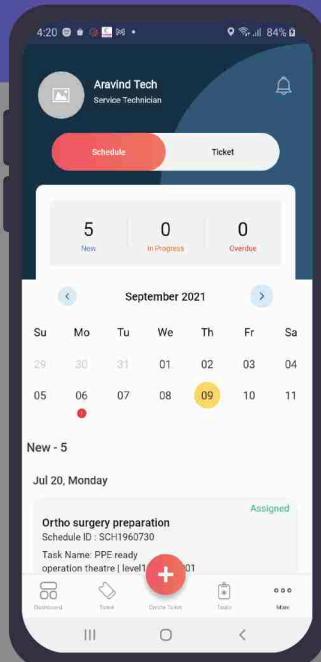

Reduce Waiting Time

Permit quick entry of guests by preregistration using touchless visitor management system for the strikingly best and courteous reception .

Uphold Business Transparency

Let your maintenance staffs and guests be informed of live updates & notifications on mobile app.

Restricted Entry

Automatic thermal scanning system to screen visitors effortlessly enabling safe dining.

Inventory Management

Stock right inventory levels and replenish items with minimum re-order level alerts.

KEY FEATURES

Multimedia Ticketing System

Dashboard & KPI Reports

Multi Location Management

Reminders & Escalations

Auto Assign Via Mobile App

Solution bank for Technician

GEO Fencing & Location Tracking

Mobile App for all Stackholders

ADDITIONAL FEATURES

Energy Metering Solution

Procurement Management

Visitor Management

People Count Management

Inventory Management

End to End AMC Management