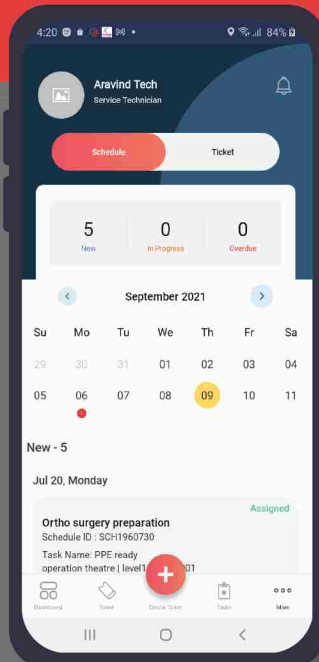

RESHAPE INDUSTRIAL MAINTENANCE

ENTERPRISE ASSET MANAGEMENT

Monitor

Track work progress round the clock from your comfortable place.

Measure

Measure asset productivity levels covering availability, performance and quality.

Better Work Force Engagement

Greater visibility into operations for better technician engagement.

Easier Audits

Quicker and easier audits on maintenance to initiate remedial measures.

Smart Factories

Turn your plants into smart factories via new age IoT Solutions for reduced human intervention.

Scope for Cost Reduction

Deeper cost-cutting on capital expenditure, utility & service expenditure, etc.

KEY FEATURES

- Asset Management
- Work Order Management
- Multi Location Management
- Mobile Offline Sync
- Asset Life Cycle Management
- Asset Movement Tracking
- Regulatory & Safety Compliance
- Fixed Asset Auditing